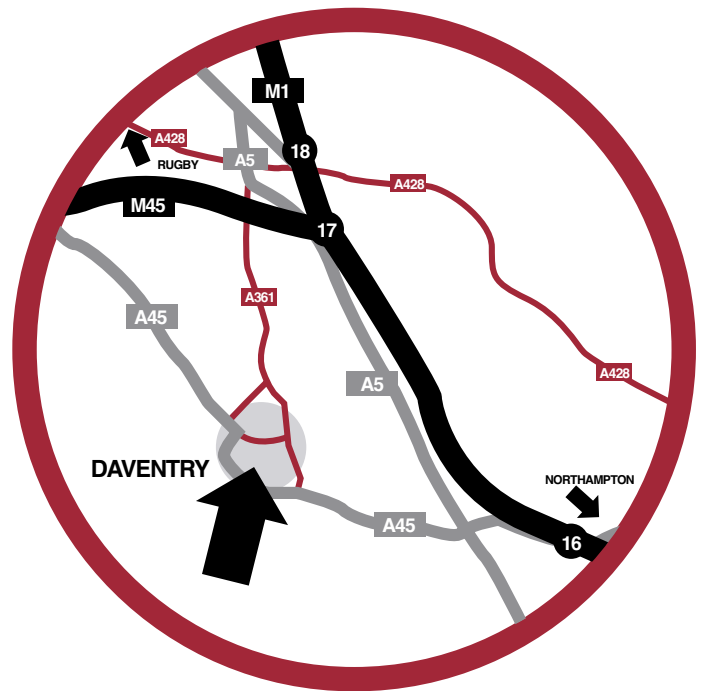

At Kilsby roundabout take the 2nd exit onto the A361 (signposted Daventry). At roundabout take the 1st exit onto Ashby Road - A361. Continue forward on A361 entering Daventry.

At roundabout take the 3rd exit onto the A361 (signposted ring road Coventry A45). At roundabout take the 2nd exit onto the A361. At roundabout take the 1st exit onto the A45 (signposted Northampton). At roundabout take the 3rd exit onto Prospect Way.

Turn left onto Bentley Way. Turn left onto Daimler Close. Turn right onto Lanchester Way and left at the bottom of the road. We are the last unit on the left.

FROM THE SOUTH:

Follow M1 Northbound to Junction 16. Exit at J16 (signposted Daventry), then at the roundabout take the 1st exit onto the A45 (signposted Daventry).

Continue on the A45 through Flore, then Weedon, then entering Daventry. At the roundabout take the 1st exit onto the A45 (signposted Coventry). At the next roundabout take the 3rd exit onto A45 (signposted ring road, Coventry).

At the next roundabout take the 1st exit onto Royal Oak Way. After 300 yards turn right onto Prospect Way and right again onto Lanchester Way. Go to the bottom of the road and turn left and proceed along Lanchester Way for 300 yards. We are the last unit on the left.

**exhibition
works ltd.**